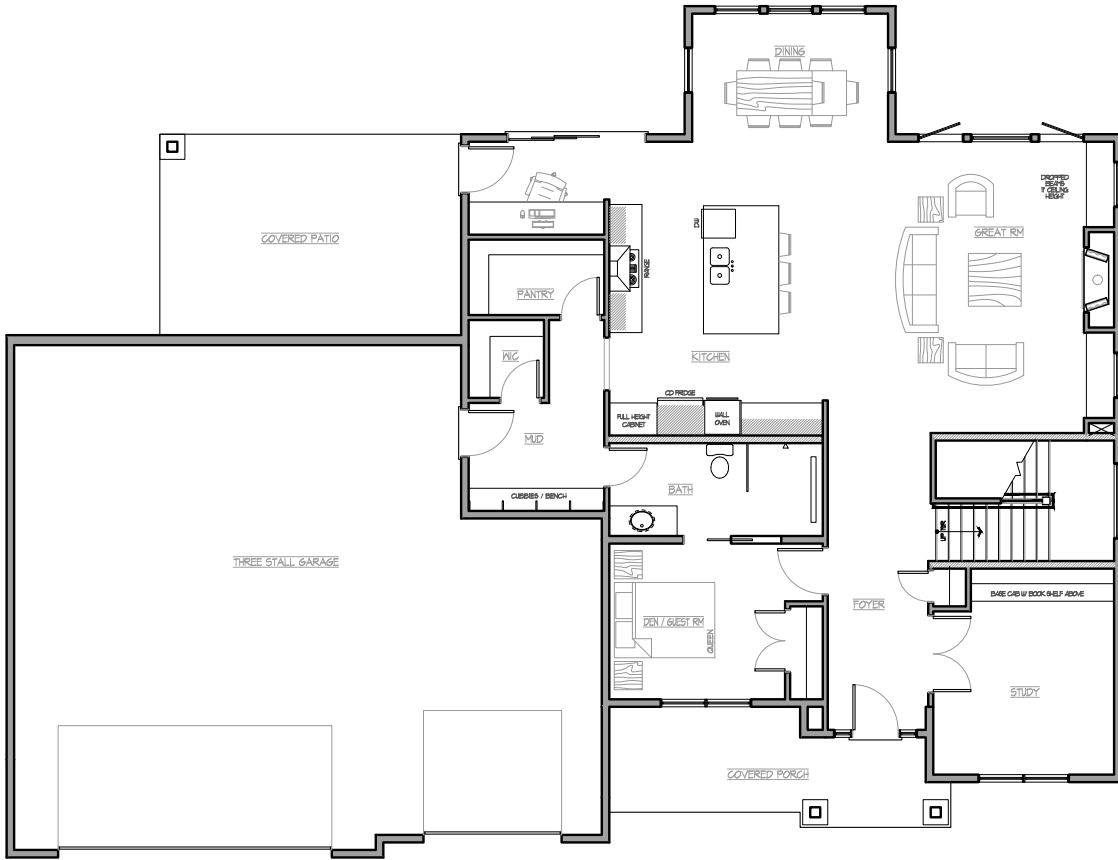

# Preserve of Mayowood

THE TEA HOUSE

BUILDERS

Mark Hanson &  
Ryan Ruskell

5  
BEDS PLUS  
BONUS ROOM

4  
BATHS

3  
CARS

4,424  
SQ.FT.

**MAYOWOOD**  
HOMES

**Rami Hansen**

PRESERVE OF MAYOWOOD REPRESENTATIVE

507.316.3355 / ramihansen@edinarealty.com

**Edina Realty**

MAIN LEVEL: 1,733 SQ.FT.

UPPER LEVEL: 2691 SQ.FT.