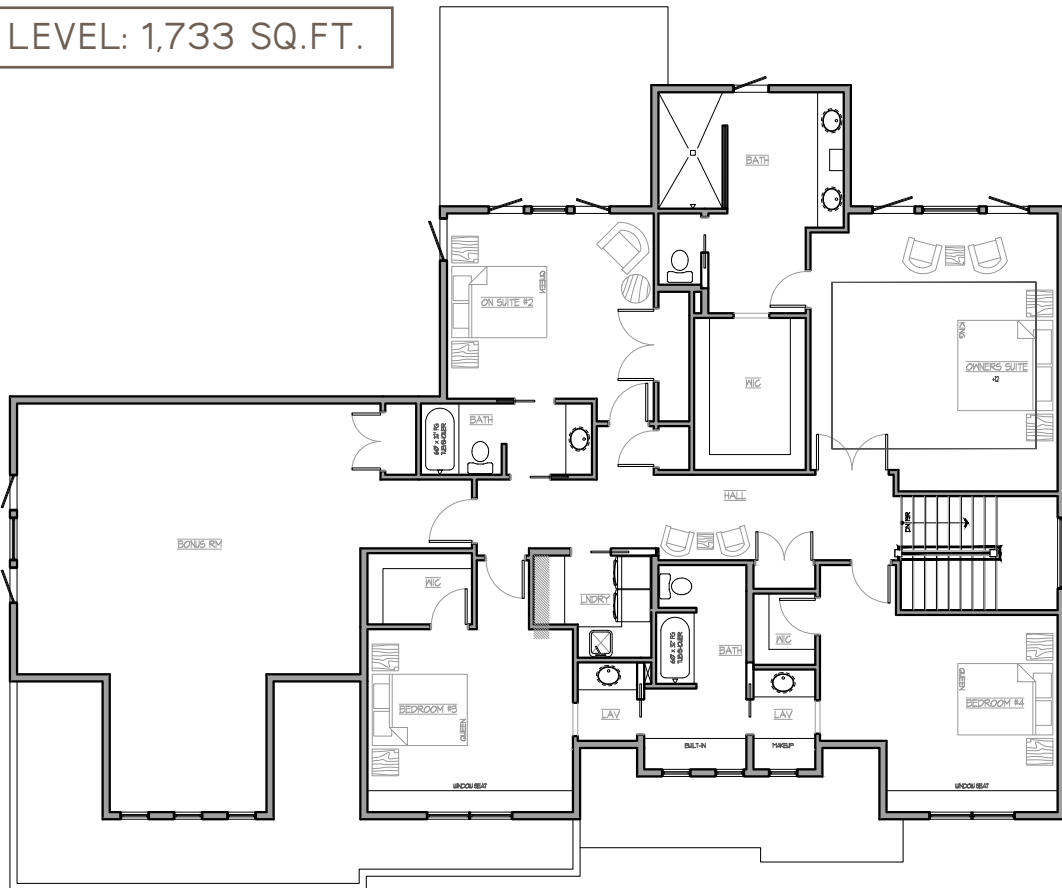

# Preserve of Mayowood

THE TEA HOUSE

BUILDERS

Mark Hanson &  
Ryan Ruskell

5  
BEDS PLUS  
BONUS ROOM

4  
BATHS

3  
CARS

4,424  
SQ.FT.

**MAYOWOOD**  
HOMES

**Rami Hansen**

PRESERVE OF MAYOWOOD REPRESENTATIVE

507.316.3355 / ramihansen@edinarealty.com

**Edina Realty**

MAIN LEVEL: 1,733 SQ.FT.

UPPER LEVEL: 2691 SQ.FT.